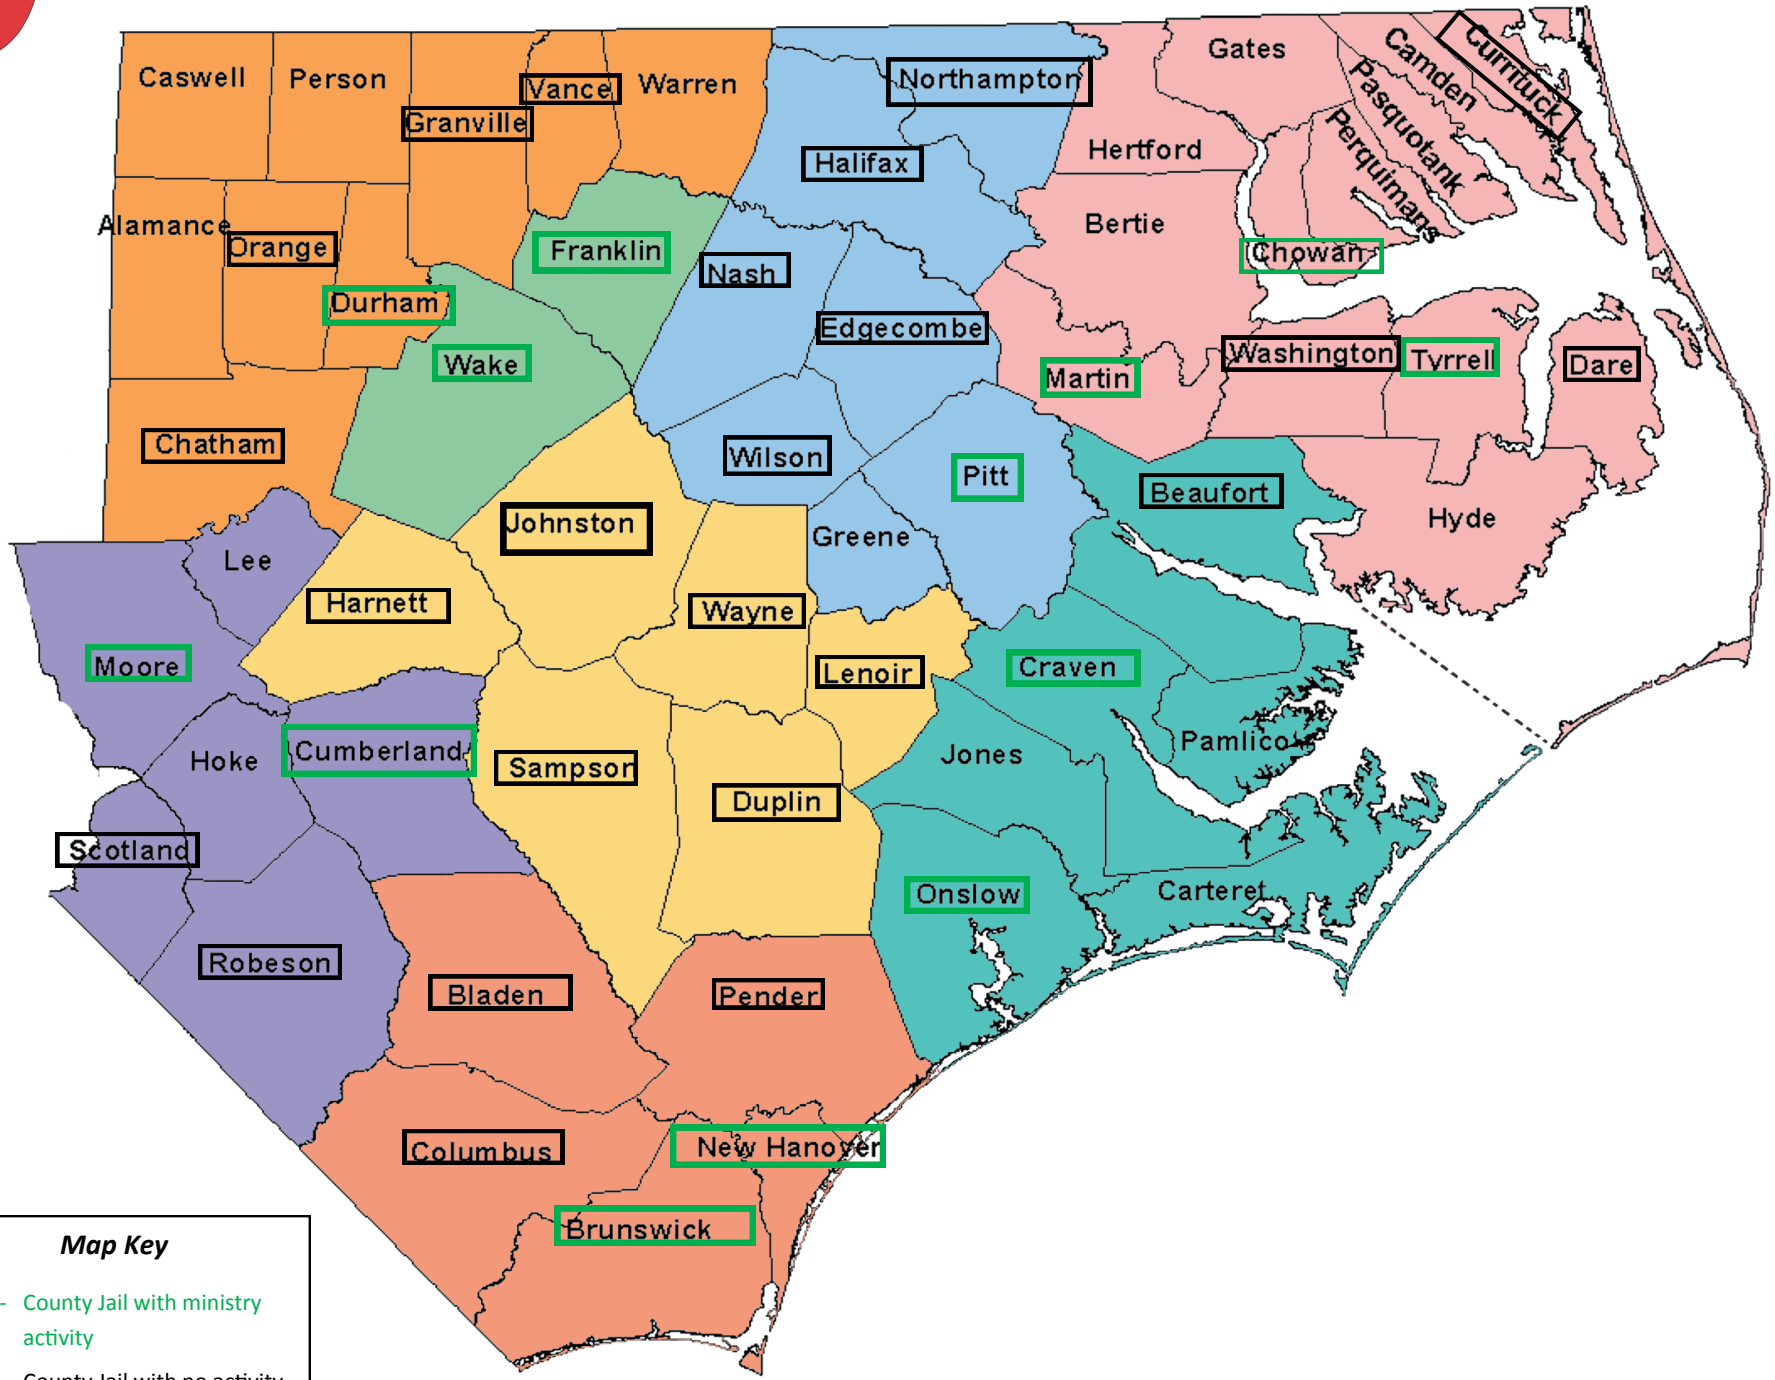

# Diocese of Raleigh Jail Map

**Map Key**

- Green- County Jail with ministry activity
- Black- County Jail with no activity